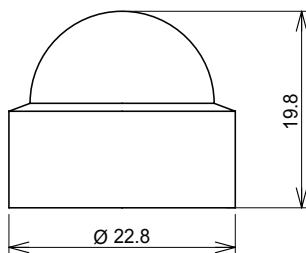

**PRODUCT CODE: HNC10/W**  
HEX NUT CAP

**DESCRIPTION**

M10 Hex. Nut Cap

**FINISH**

White

**MATERIAL**

PVC

**PACKAGING**

Packed in qty 100

**ADDITIONAL NOTES**

For use with M10 hex. full nuts

 Values are nominal and with a general tolerance  $\pm 5\%$  unless otherwise specified